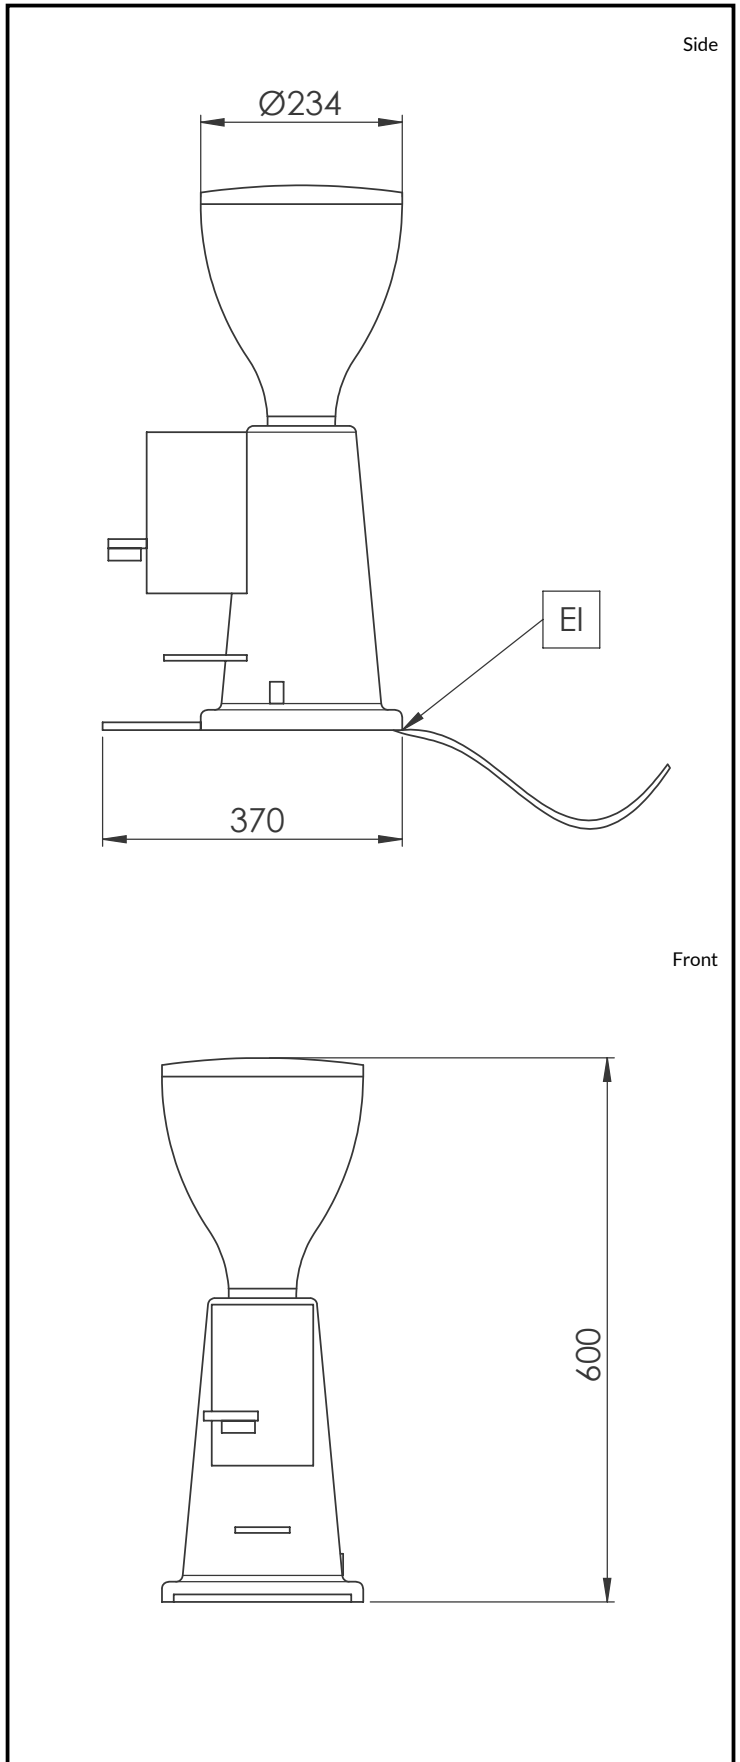

Doser coffee grinder, flat burrs 65mm

Electric

Supply voltage:

602543 (GRND600) 230 V/1N ph/50/60 Hz

Electrical power max.: 0.34 kW

Plug type: CE-SCHUKO

Key Information:

External dimensions,

Width: 230 mm

External dimensions,

Depth: 370 mm

External dimensions,

Height: 600 mm

Net weight: 13 kg

Shipping weight: 14 kg

Shipping height: 300 mm

Shipping width: 450 mm

Shipping depth: 700 mm

Shipping volume: 0.09 m³

The company reserves the right to make modifications to the products without prior notice. All information correct at time of printing.